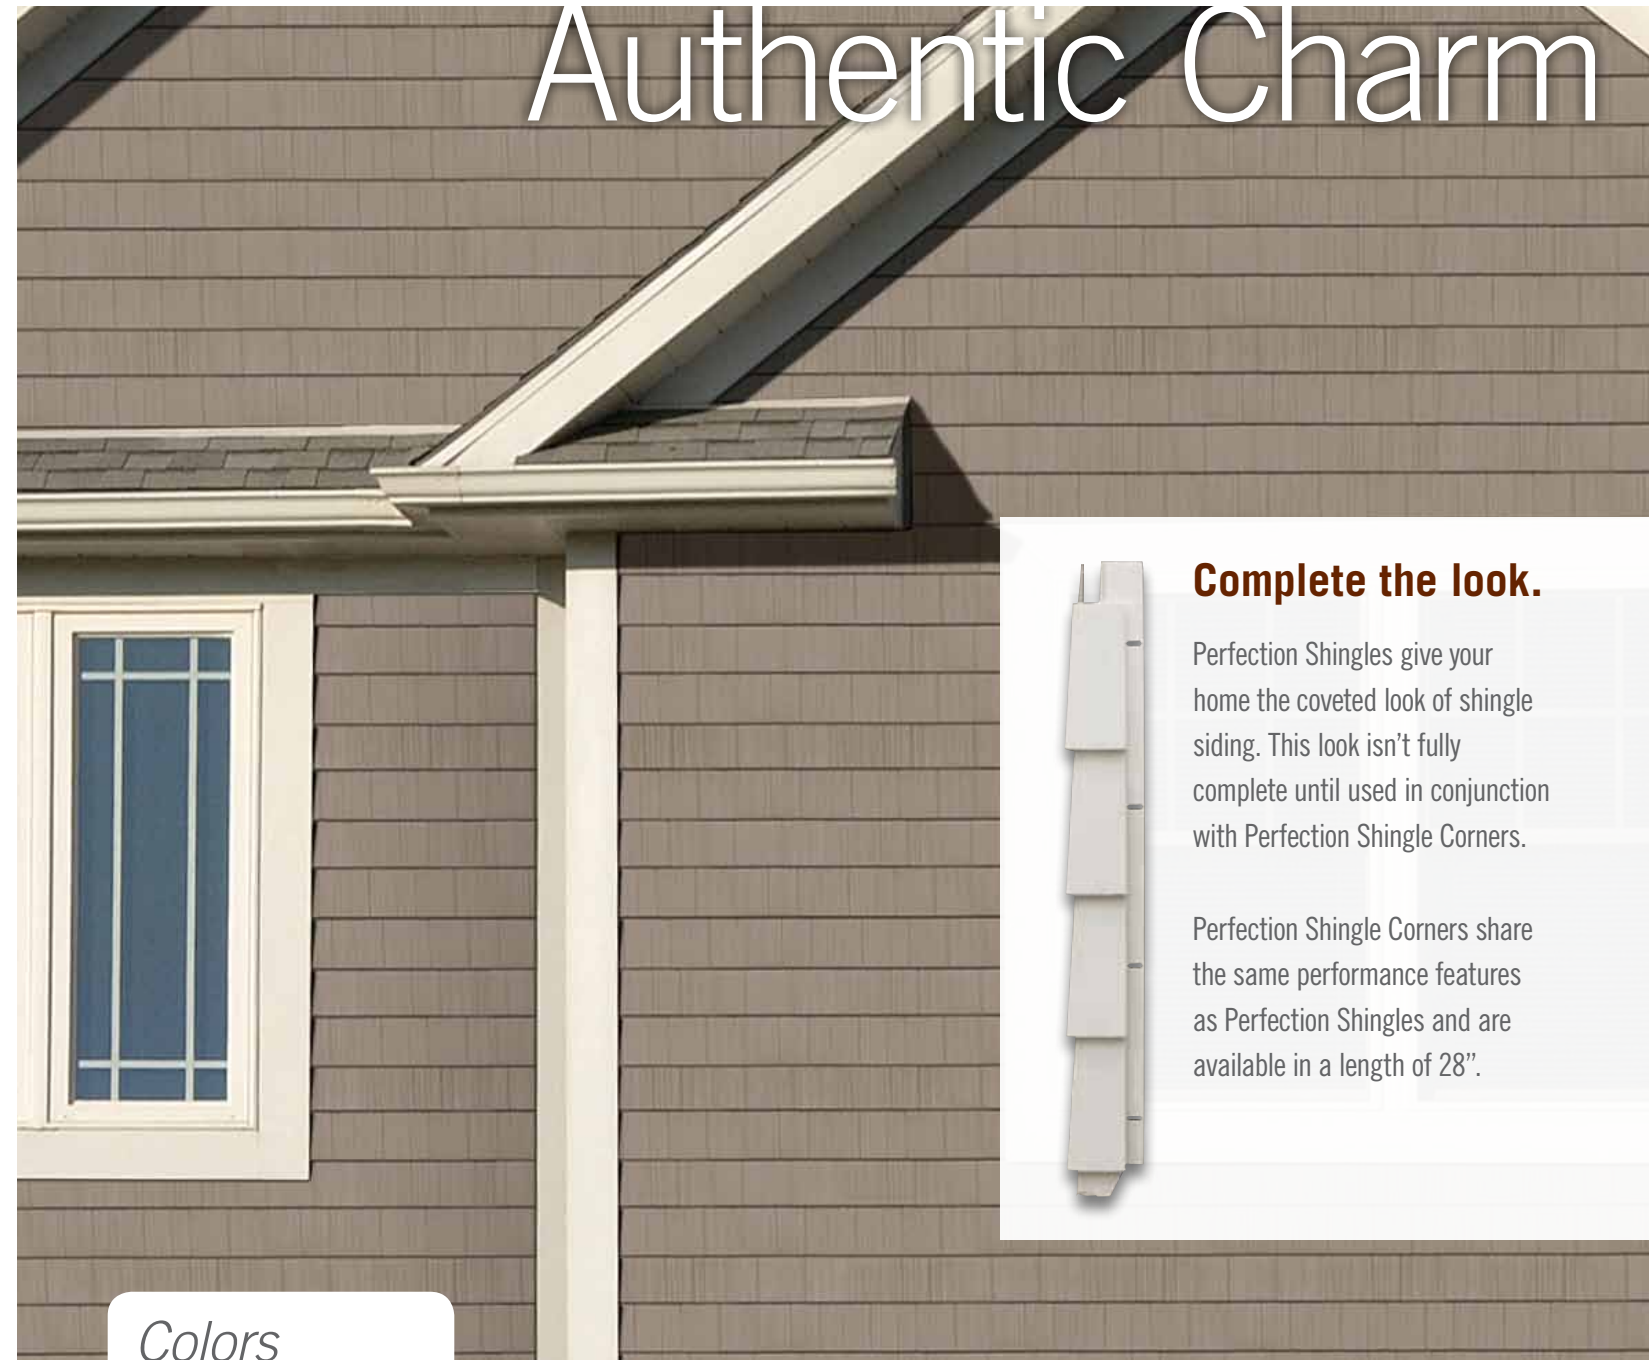

Unique **temperature lines** molded directly on the panel ensuring fast and accurate installation.

Special **structural ribs** for added stability and extra protection against warping and distortion.

**Easy Lock system** enables installation under a window or at the end of a wall without tilting the panel.

**Perimeter locks** create a seamless look and hold the panels securely together.

Charcoal

Single 7" – 6' panel

Brick

Double 7" – 4' panel

# Authentic Charm